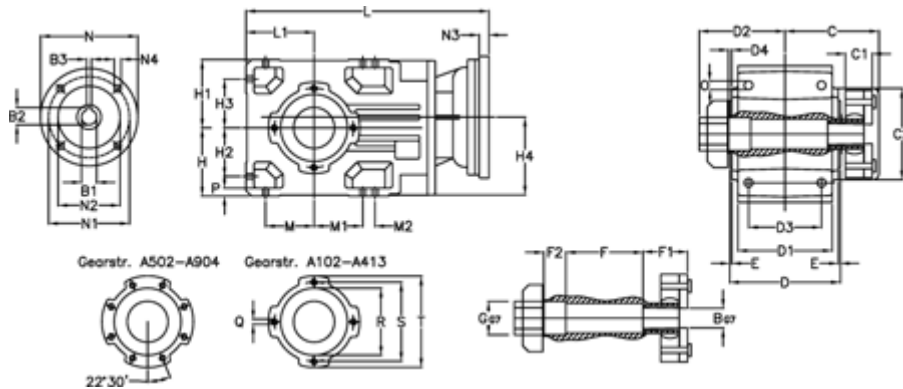

Article number: 29600100726235
 Description: Bevel helical gearbox
 A102QF30-7,2-P90B5

Measures

B = 30	D1 = 95	F2 = 36	L = 302.0	N3 = -
B1 = 24	D2 = 90	G = 32	L1 = 70	N4 = M10x12
B2 = 27.3	D3 = 75	GA = 14,5 NM	M = 50.0	O = 9.5
B3 = 8	d4 = 4.5	H = 70	M1 = 50.0	P = 9
C = 101.5	Description = A102QF-xx-P90 B5	H1 = 70	M2 = -	Q = M8x12
C1 = 29	E = 3.0	H2 = 50.0	N = 200	R = 80
C2 = 83.0	F = 77.5	H3 = 50.0	N1 = 165	S = 100
D = 117	F1 = 36.0	H4 = 83.0	N2 = 130	T = 120